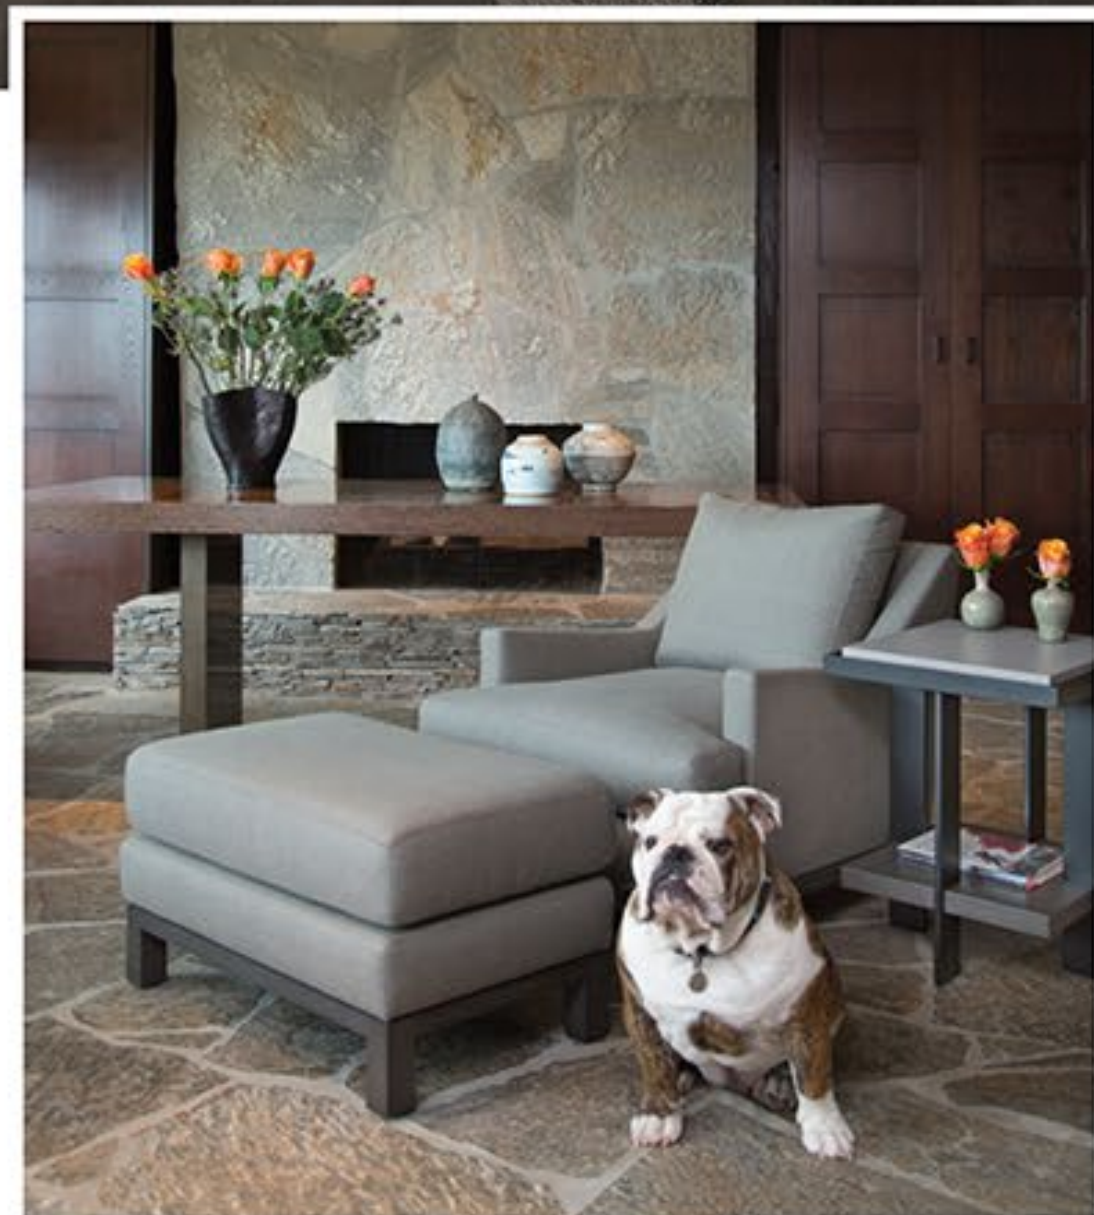

Above: Photo provided by Berman Rosetti
Right: Photography by Benjamin Benschneider
On location at the Yellowstone Club House